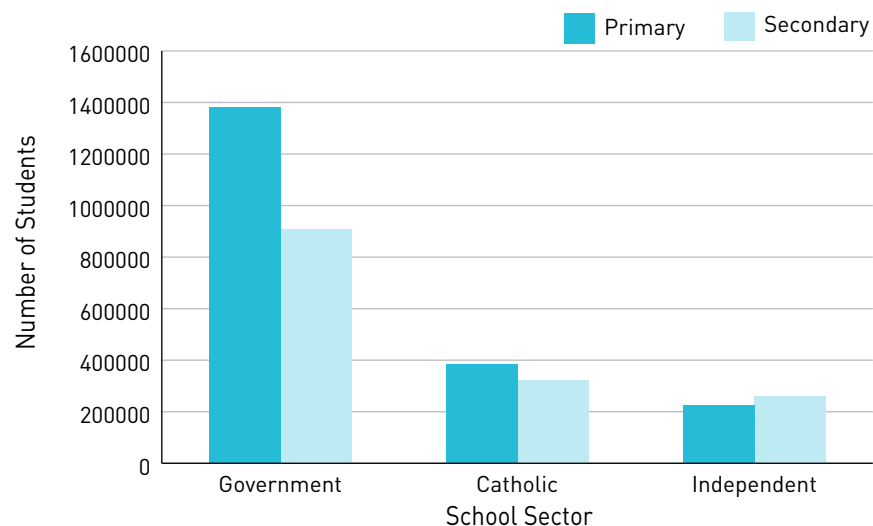

How many school students are there in Australia?

- In 2009, more than 3.4 million full time equivalent (FTE) students were enrolled in Australian schools (Australian Bureau of Statistics, 4221.0 *Schools, Preliminary Australia 2009*).
- Nearly 2 million of these students attended primary schools and almost 1.5 million attended secondary schools.
- A total of 2.29 million students attended government schools and nearly 1.2 million attended non-government schools.
- 2009 ABS data show there were a total of 155,541 Indigenous students attending school in Australia. The majority of these students (85.7 per cent) attended government schools, 9 per cent attended Catholic schools and 5 per cent attended independent schools.

Number of full time equivalent (FTE) students

	Government	Catholic	Independent	Total Non-Govt	Total
Primary	1,380,908	384,195	223,781	607,976	1,988,884
Secondary	909,531	320,517	261,136	581,653	1,491,183
Total	2,290,439	704,712	484,916	1,189,629	3,480,068

(Source: ABS, *Schools Australia* [catalogue number 4221.0])

Australian School Student Enrolments by Sector 2009

(Source: ABS, *Schools Australia* [catalogue number 4221.0])