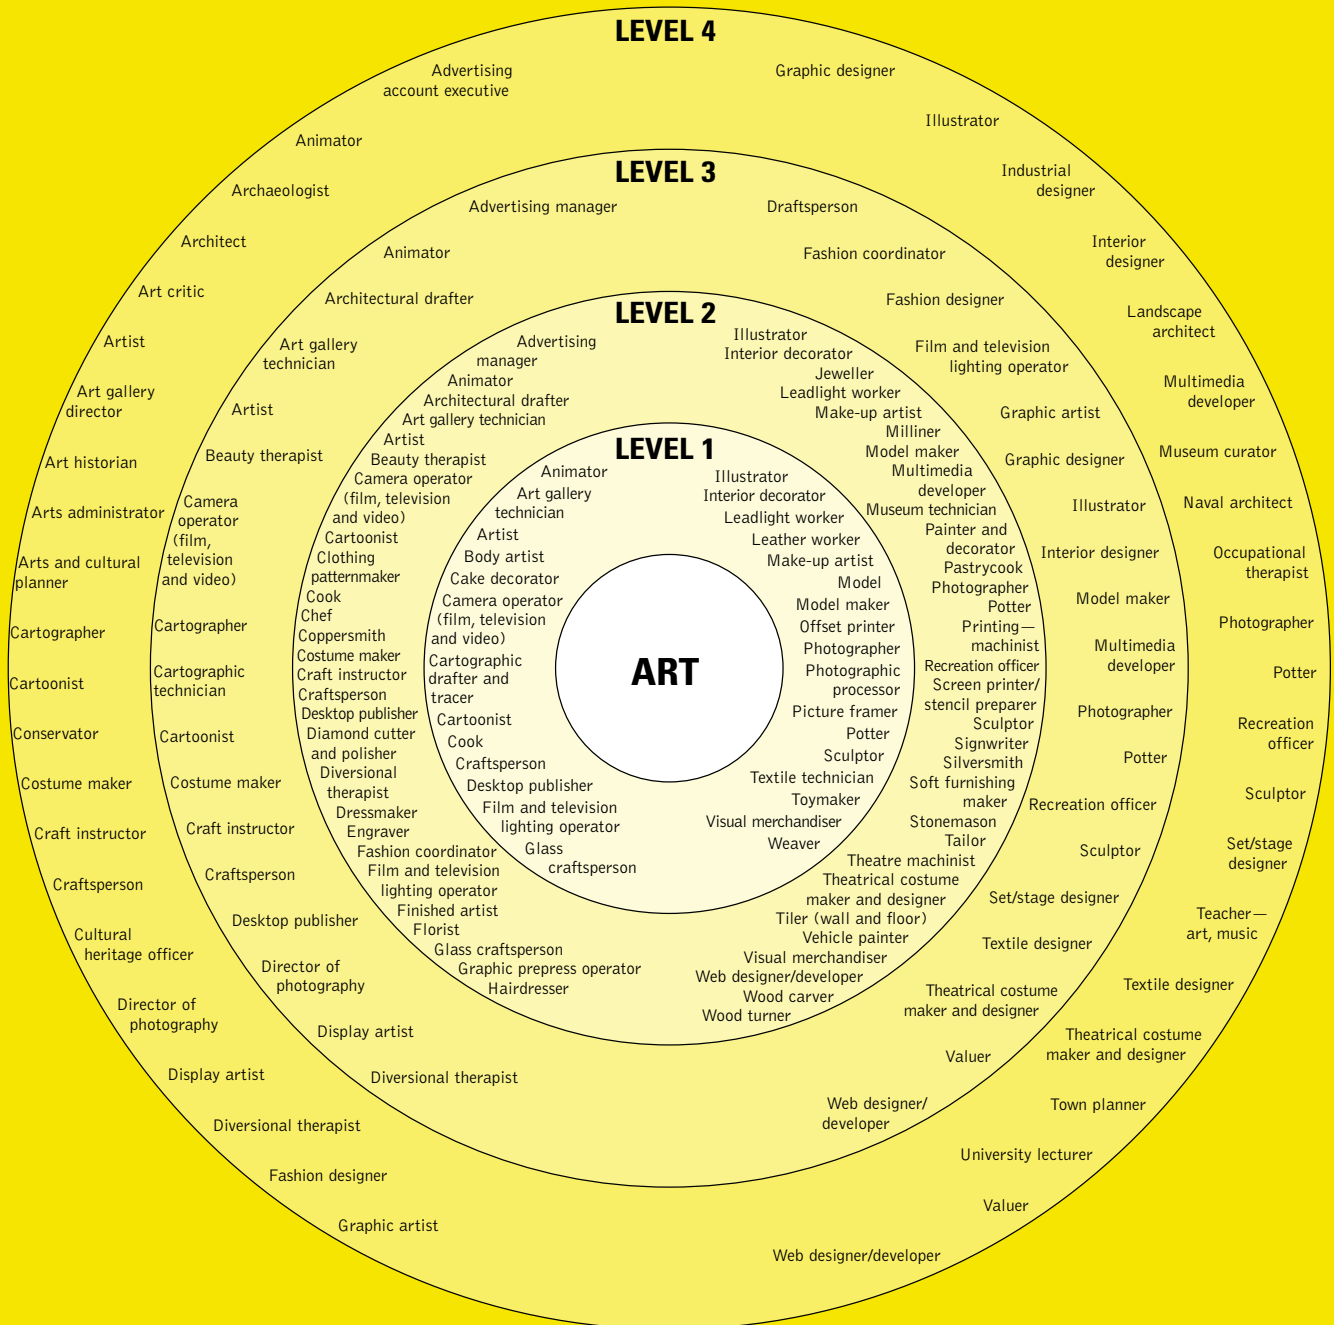

Australian Government

Do you enjoy or are you good at ART?

Have you considered the following occupations?

Usual training requirements

- LEVEL 1** Usually has a skill level equal to the completion of Year 10, the Senior Secondary Certificate of Education, Certificate I or Certificate II qualification. Australian Apprenticeships may be offered at this level.
- LEVEL 2** Usually has a skill level equal to a Certificate III or IV or at least three years relevant experience. Australian Apprenticeships may be offered at this level.

- LEVEL 3** Usually requires a level of skill equal to a Diploma or Advanced Diploma. Study is often undertaken through TAFEs or Registered Training Organisations. Some universities offer studies at this level.
- LEVEL 4** Usually requires the completion of a Bachelor Degree or higher qualification. Study is often undertaken at university.

This chart shows a selection of jobs that have some relation to the subject of **ART**.

For further information visit jobguide.deewr.gov.au and myfuture.edu.au. The four education and training levels are to be used as a guide only. These levels indicate the most common education and/or entry requirements for these jobs.