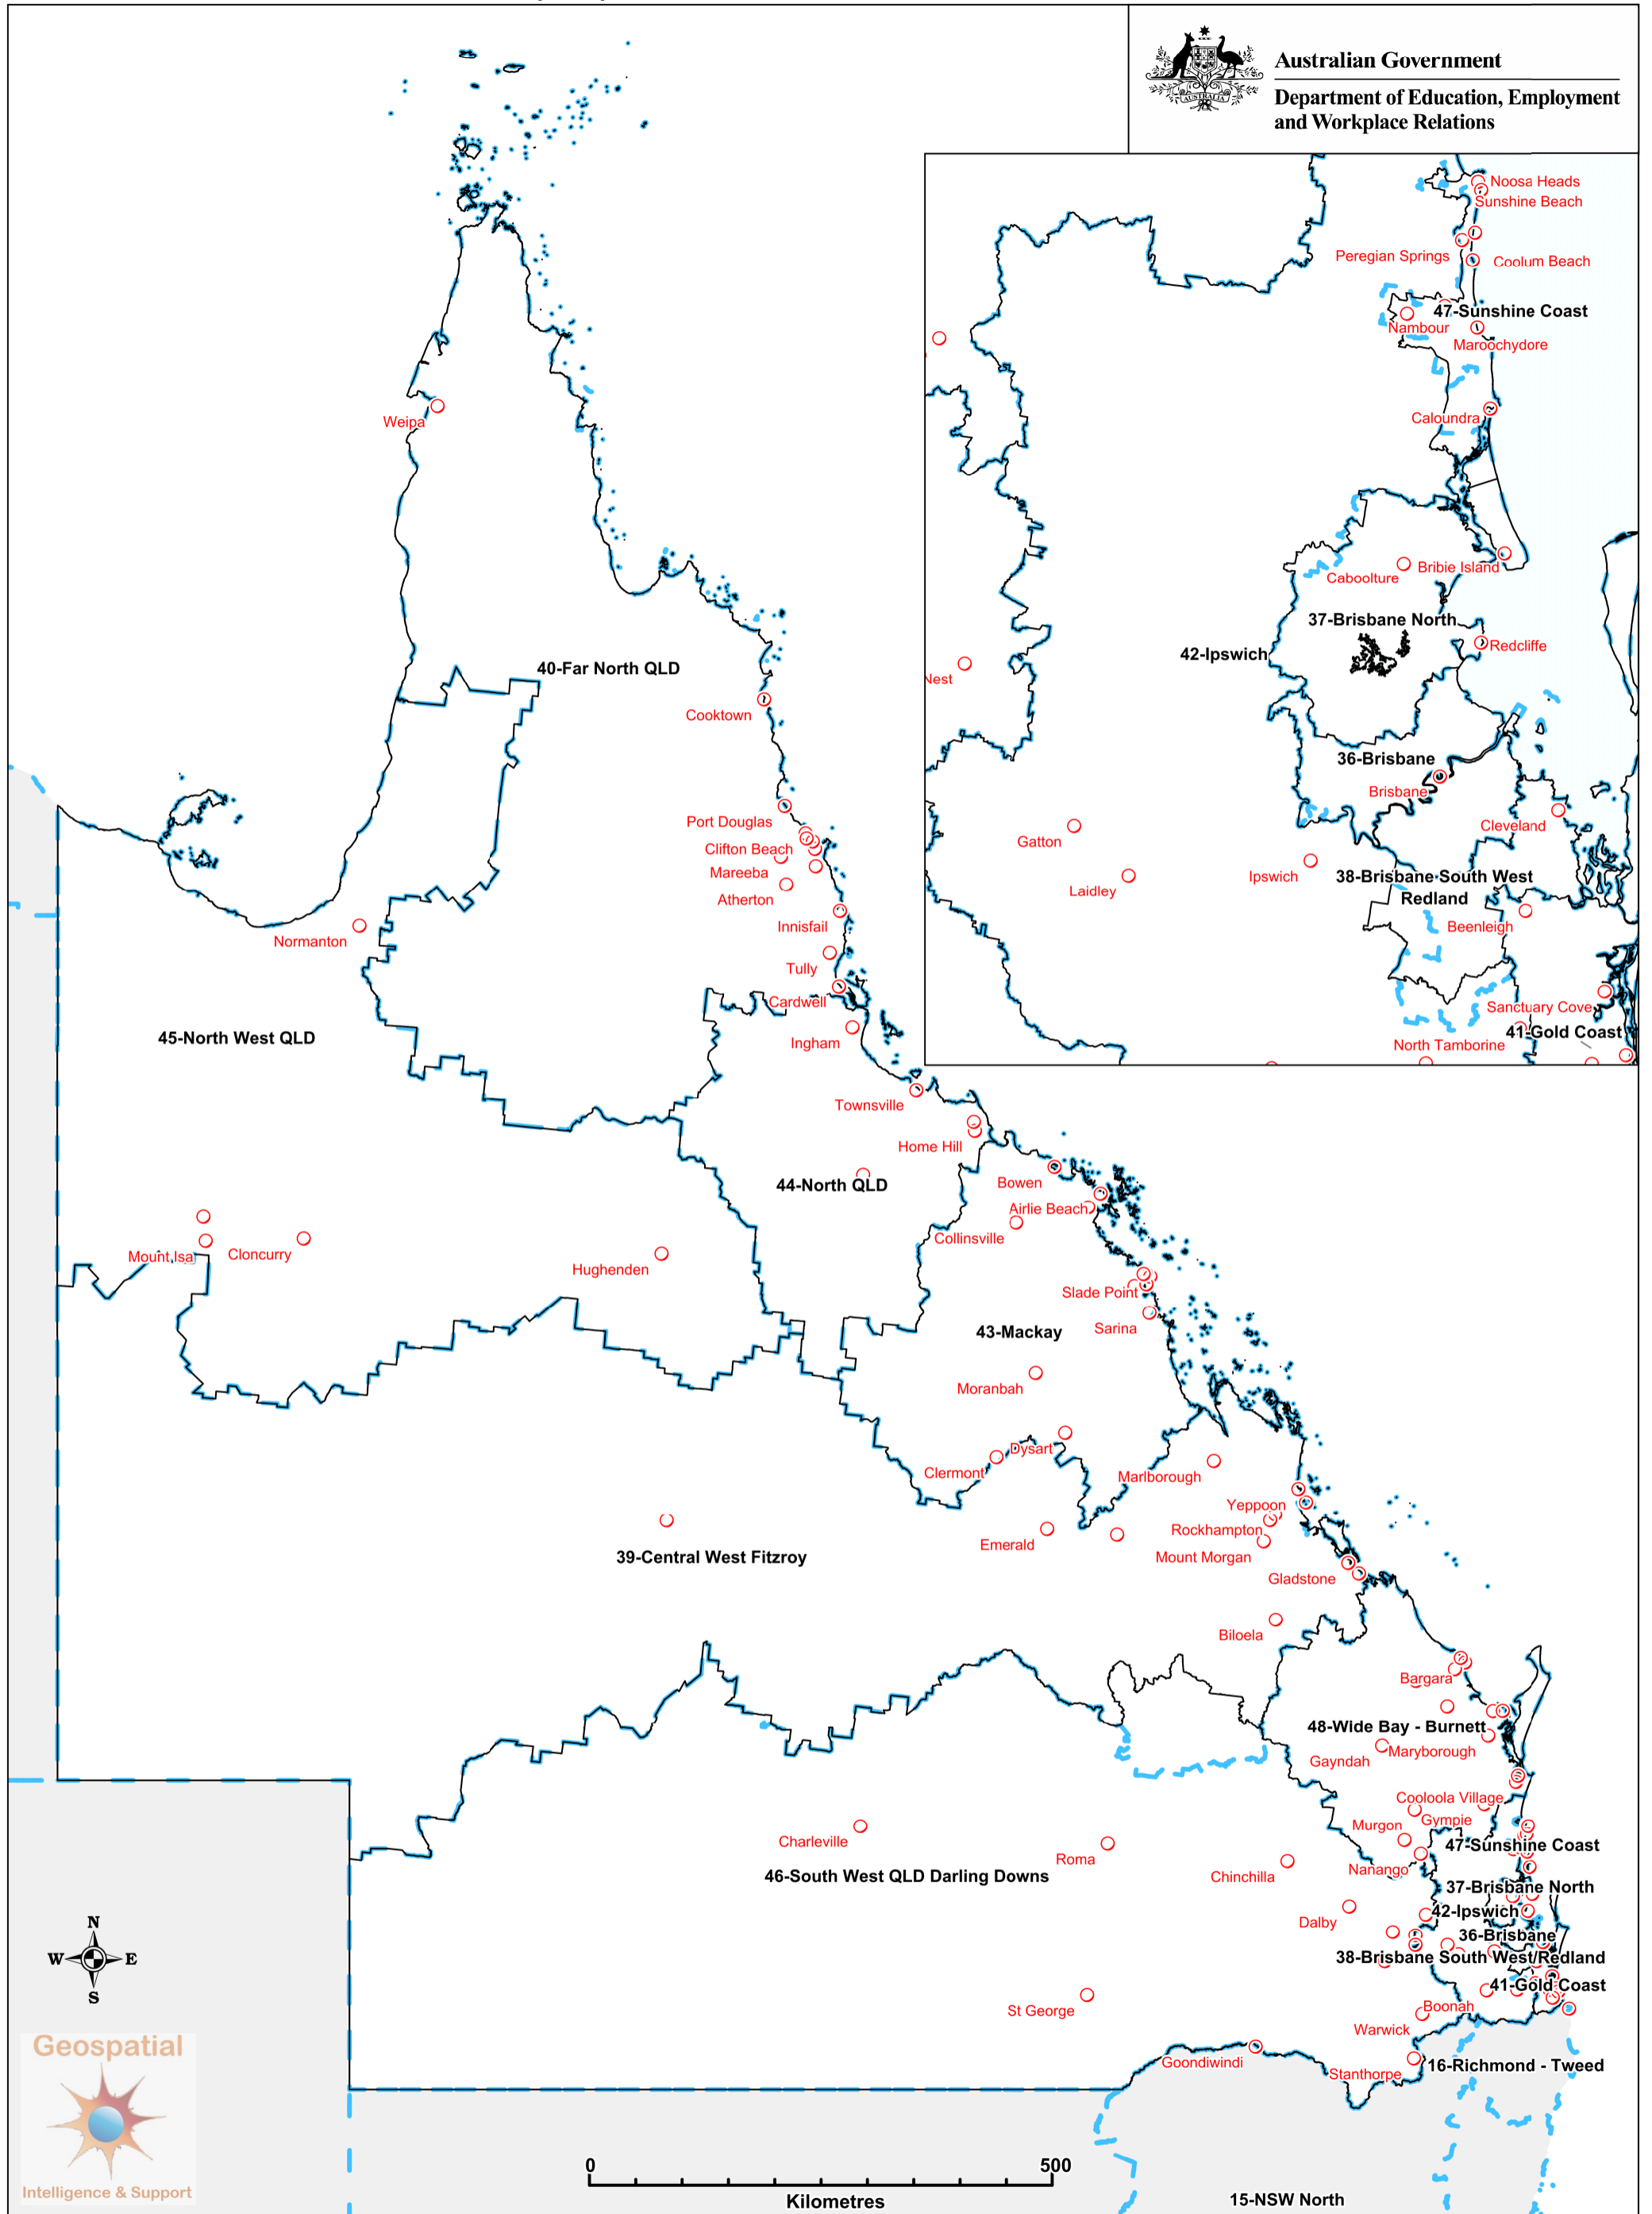

# INCLUSION SUPPORT AGENCY (ISA) REGIONS - QLD

Australian Government  
Department of Education, Employment  
and Workplace Relations

Software: ISAMaps.mbx Ver:2:00pm Mon 01/Nov(11)/2011  
Section: Geospatial Intelligence and Support  
Branch: Research Branch  
Group: Social Policy and Economic Strategy

Geospatial

Intelligence & Support

## Legend

Major Towns

Current ISA boundary (SLA-04)

New ISA boundary (SA2-2011)